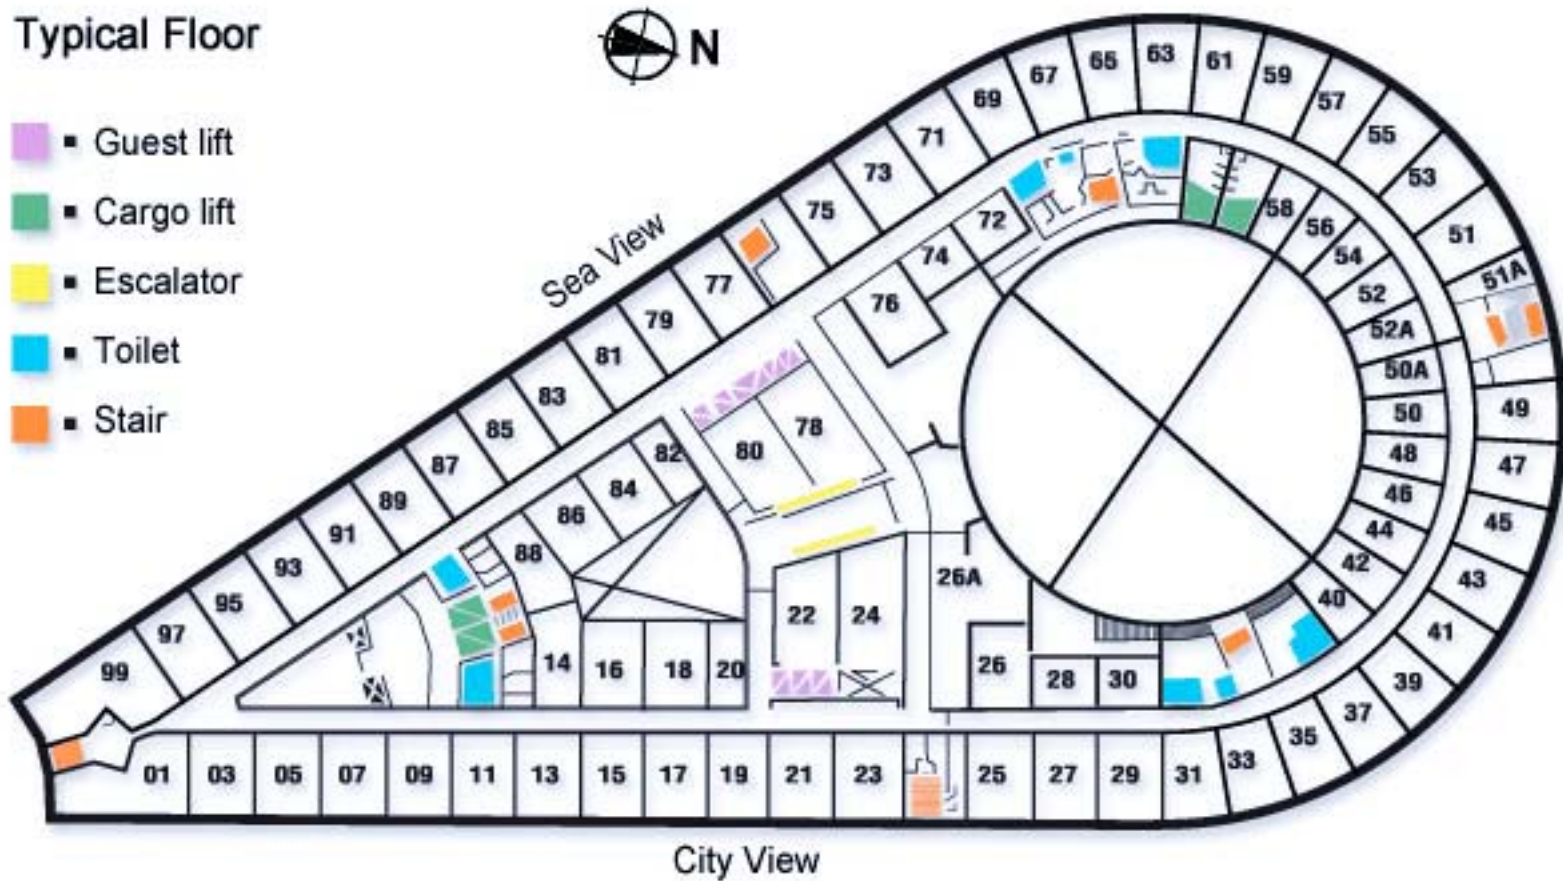

Kowloonbay International Trade & Exhibition Centre - Floor Plan

Typical Floor

- Guest lift
- Cargo lift
- Escalator
- Toilet
- Stair

For reference only