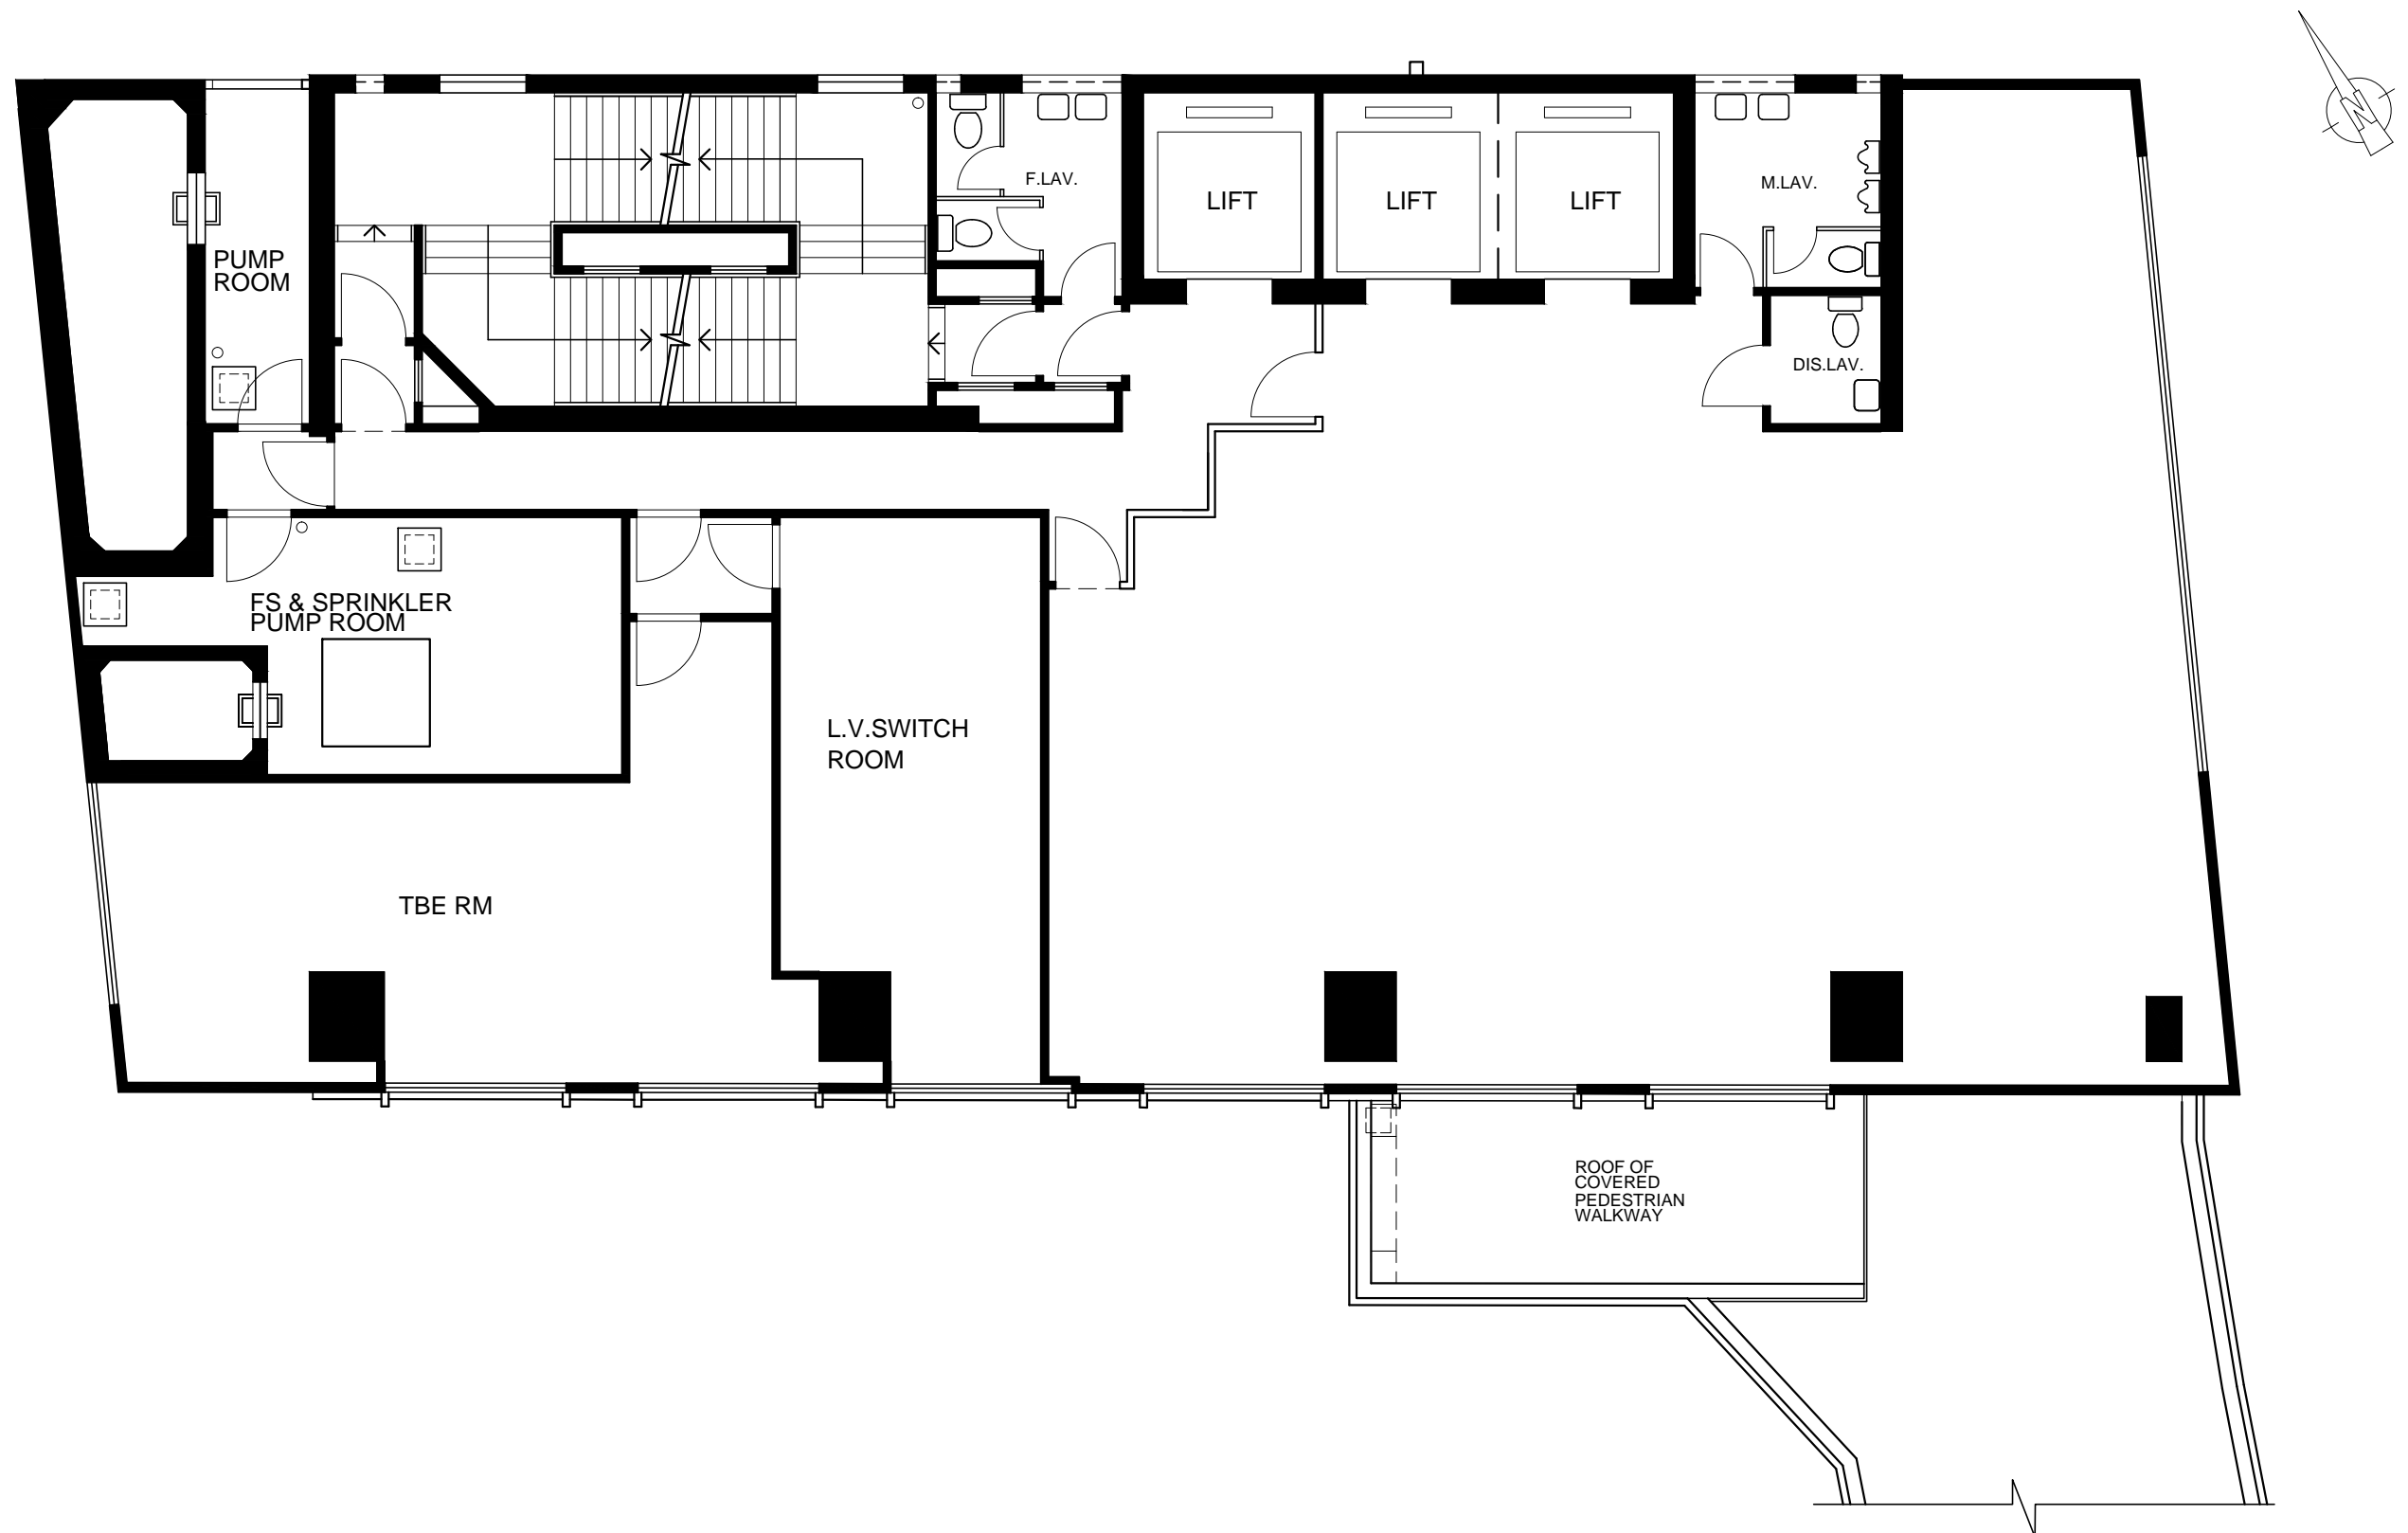

GROUND FLOOR PLAN

QRE PLAZA
(FOR REFERENCE ONLY)

2/F FLOOR PLAN AT QRE PLAZA

All information is for reference only and subject to change without prior notice.

To Hopewell Centre & Wu Chung House

3/F FLOOR PLAN AT QRE PLAZA

All information is for reference only and subject to change without prior notice.

5/F FLOOR PLAN AT QRE PLAZA

All information is for reference only and subject to change without prior notice.

6TH - 28TH FLOOR PLAN AT QRE PLAZA (20 STOREYS)

All information is for reference only and subject to change without prior notice.

29/F FLOOR PLAN AT QRE PLAZA

All information is for reference only and subject to change without prior notice.